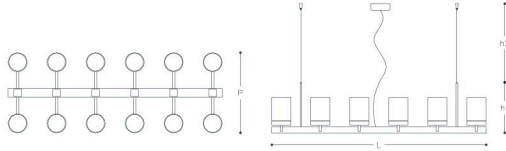

725 Quarzo

Suspension

Materiali - Materials:
Diffusore - Diffuser:
Struttura - Structure:

Cristallo, Crystal
Metallo, Metal

a richiesta con _ on request with

DALI

Casambi Bluetooth

Code	Ø	h1	h2 cable adj	Color Temperature	Lumen	LED		Finitura Finish
725/S1-L	13	27	10-100	3000 K - CRI>80	600	6,5w	1,5	Tortora / Dove / BB

GENERAL INFO: Driver non dimmerabile incluso - No dimmable driver included.

725 Quarzo

Suspension

Materiali - Materials:
Diffusore - Diffuser:
Struttura - Structure:

Cristallo, Crystal
Metallo, Metal

a richiesta con _ on request with

DALI

Casambi Bluetooth

Code	L x P	h1	h2 cable adj	Color Temperature	Lumen	LED		Finitura Finish
725/L8-L	93 x 55	35	10-100	3000 K - CRI>80	4800	52w	12	Tortora / Dove / BB
725/L10-L	120 x 55	35	10-100	3000 K - CRI>80	6000	65w	15	Tortora / Dove / BB
725/L12-L	147 x 55	35	10-100	3000 K - CRI>80	7200	78w	18	Tortora / Dove / BB
725/L14-L	173 x 55	35	10-100	3000 K - CRI>80	8400	91w	21	Tortora / Dove / BB

GENERAL INFO: Driver non dimmerabile incluso - No dimmable driver included.