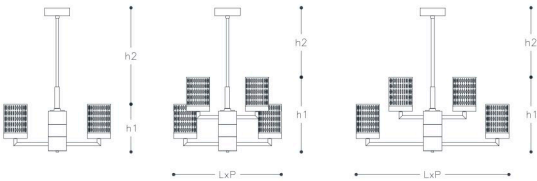

725 Quarzo

Suspension

Materiali - Materials

Diffusore - Diffuser:

Struttura - Structure:

Cristallo, Crystal

Metallo, Metal

a richiesta con _ on request with

DALI

Casambi Bluetooth

Code	L x P	h1	h2	Color Temperature	Lumen	LED	Kg	Finitura Finish
725/4	46x46	28	52	3000 K - CRI>80	2400	26w	7	Trasp. / Transp. / C / OC
725/4+4	60x60	41	39	3000 K - CRI>80	4800	52w	12	Trasp. / Transp. / C / OC
725/8	85 x 85	28	52	3000 K - CRI>80	4800	52w	10	Trasp. / Transp. / C / OC
725/8+4	85 x 85	41	39	3000 K - CRI>80	7200	78w	14	Trasp. / Transp. / C / OC
725/12+8	110x110	41	39	3000 K - CRI>80	12000	130w	20	Trasp. / Transp. / C / OC

GENERAL INFO: Driver non dimmerabile incluso - No dimmable driver included.