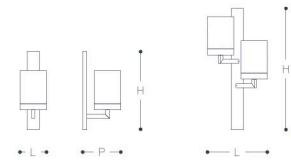

725 Quarzo

Wall

Materiali - Materials:
Diffusore - Diffuser:
Struttura - Structure:

Cristallo, Crystal
Metallo, Metal

a richiesta con _ on request with

DALI

Casambi Bluetooth

Code	L	H	P	Color Temperature	Lumen	LED		Finitura Finish
725/AP1-L	13	38	18	3000 K - CRI>80	600	6,5w	1,5	Tortora / Dove / BB
725/AP2-L	29	60	19	3000 K - CRI>80	1200	13w	3	Tortora / Dove / BB

GENERAL INFO: Driver non dimmerabile incluso - No dimmable driver included.